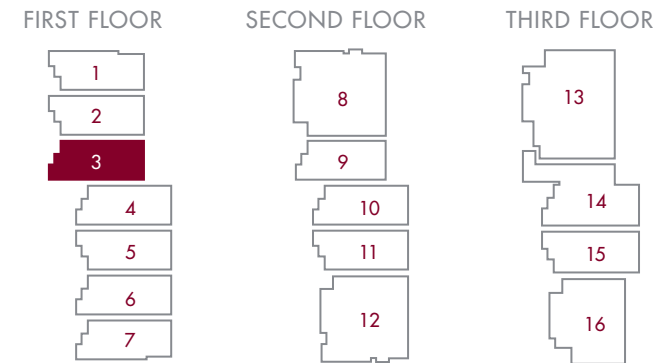

### CLUB TOWER SUITE #3 | 1,920 SQUARE FEET, 2 BEDROOM

Sophisticated and stylish, the Club Tower Suites offer two-and three-bedroom residences ranging from 1,910 to 4,210 square feet, located just steps away from the clubhouse with its array of luxurious amenities. The homes' midcentury-modern style at the epicenter of the community underscores an easygoing lifestyle that will appeal to avid travelers as well as year-round residents.

# FLOOR PLAN

Main Level	1,920 SF
Bedrooms	2
Bathrooms	2.5

## CLUB TOWERS