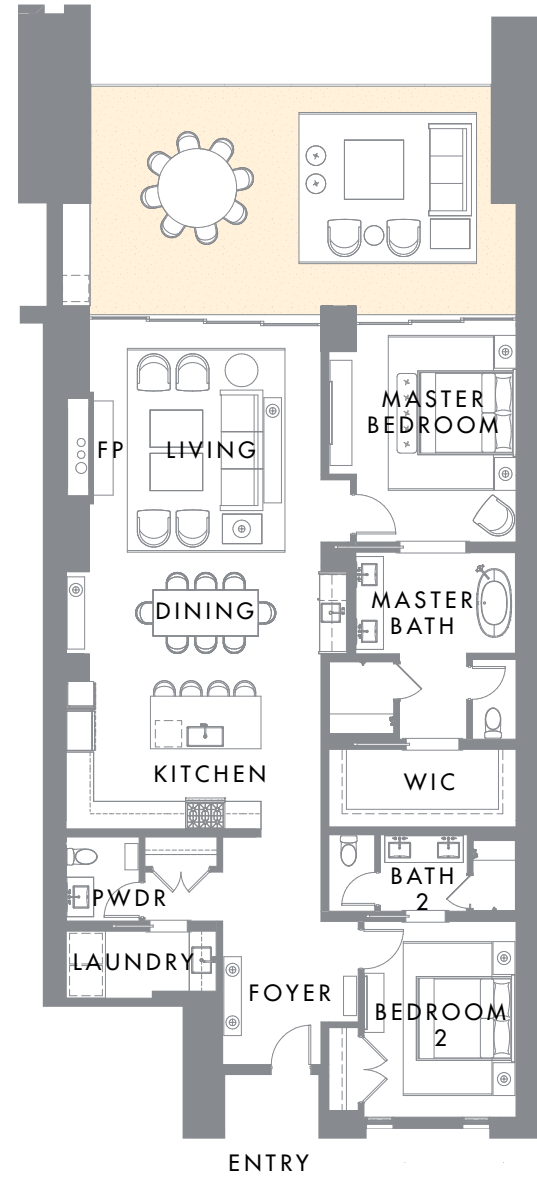

### CLUB TOWER SUITE #3 | 1,920 SQUARE FEET, 2 BEDROOM

Sophisticated and stylish, the Club Tower Suites offer two-and three-bedroom residences ranging from 1,910 to 4,210 square feet, located just steps away from the clubhouse with its array of luxurious amenities. The homes' midcentury-modern style at the epicenter of the community underscores an easygoing lifestyle that will appeal to avid travelers as well as year-round residents.

# FLOOR PLAN

Main Level	1,920 SF
Bedrooms	2
Bathrooms	2.5

## CLUB TOWERS