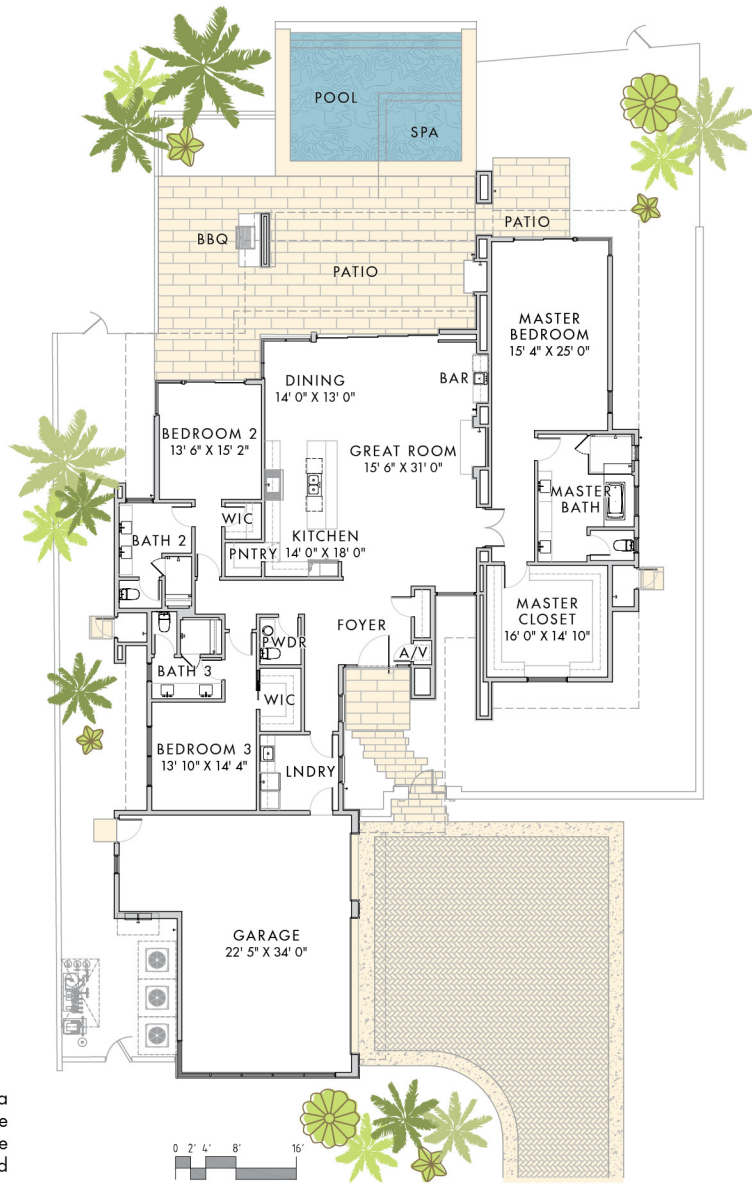

DESERT BUNGALOW | 3,512 SQUARE FEET, 3 BEDROOM, 3.5 BATHROOM
 OPTIONAL FLOORPLAN

FLOOR PLAN

Total SQ Footage	3,512 SF
Main Level	3,512 SF
Bedrooms	3
Bathrooms	3.5

This is a standard representation; some units will have a mirrored plan and/or detached garage due to homesite configuration. Patio areas with dotted lines denote overhead covering. Room and patio dimensions and total square footage are for general reference, sizes will be specific to each unit and are subject to change. Additional options include an outdoor shower and master bedroom fireplace.