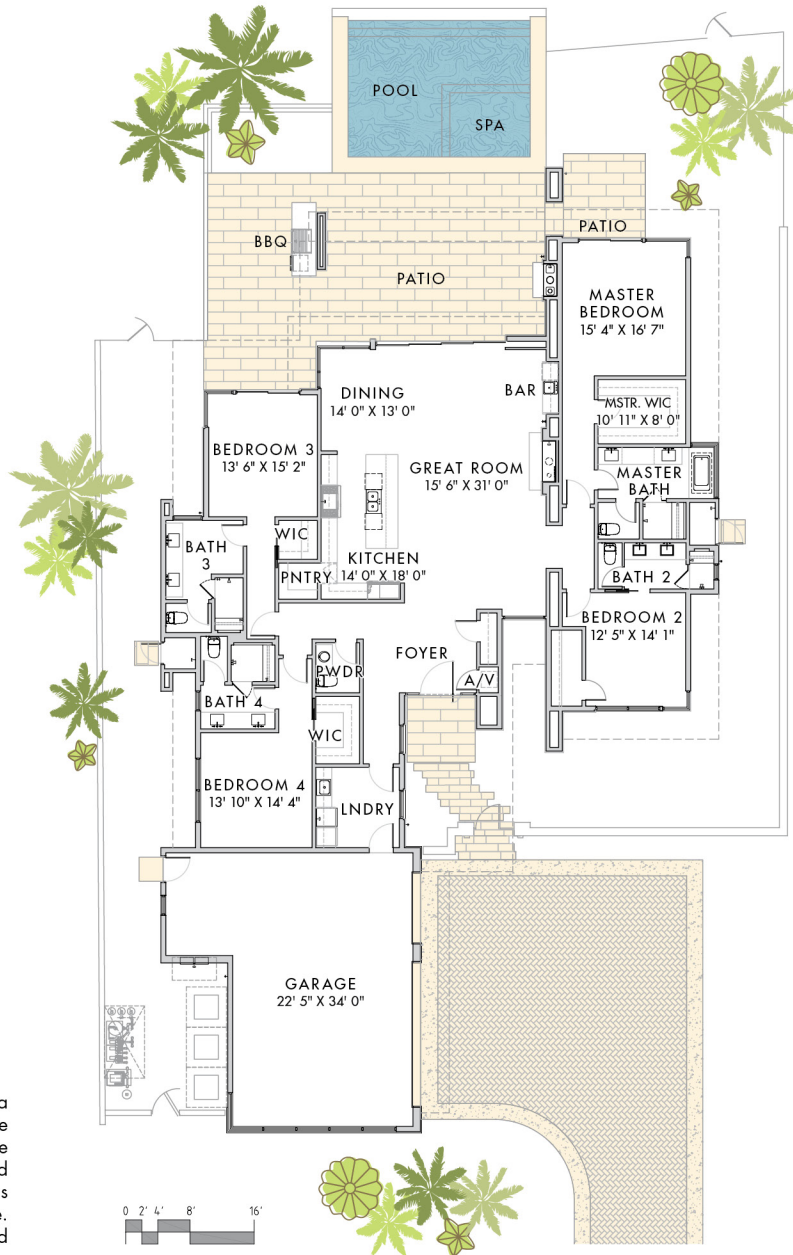

DESERT BUNGALOW | 3,490 SQUARE FEET, 4 BEDROOM, 4.5 BATHROOM

FLOOR PLAN

Total SQ Footage	3,490 SF
Main Level	3,490 SF
Bedrooms	4
Bathrooms	4.5

This is a standard representation; some units will have a mirrored plan and/or detached garage due to homesite configuration. Patio areas with dotted lines denote overhead covering. Room and patio dimensions and total square footage are for general reference, sizes will be specific to each unit and are subject to change. Additional options include an outdoor shower and master bedroom fireplace.